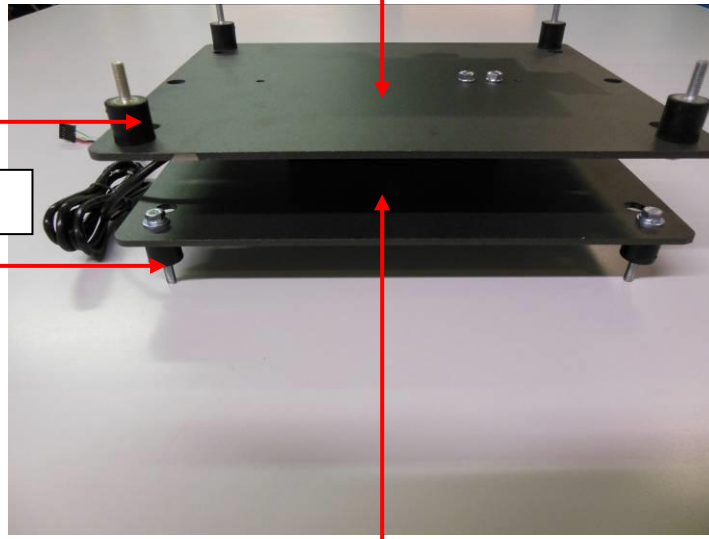

Spare parts ASC 2300G V3

SKU: 9103301887

WAECO
AirCon Service

Refrigerant scale ASC 100kg

Platform load cell ASC
Art.Nr.: **4442500547**

Rubber-metal-buffer
Art.Nr.: **4443300072**

Platform load cell ASC
Art.Nr.: **4442500547**