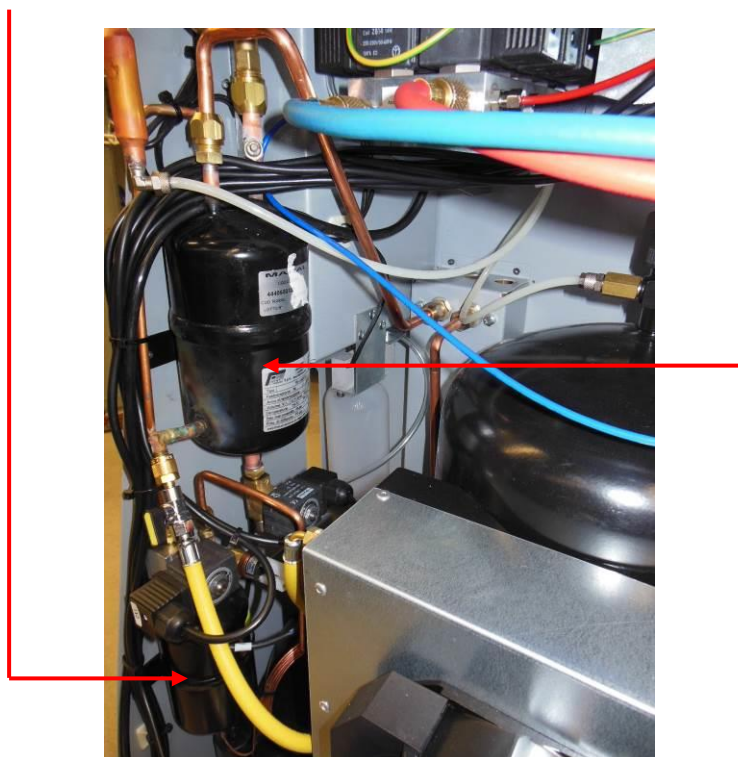

Created by	Date	Description
A. Schmidt	12.02.2019	Spare parts ASC 2300G V3