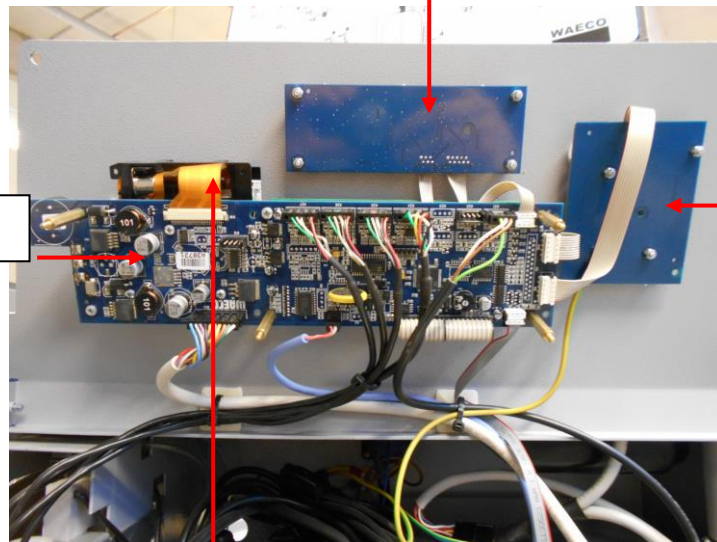

Spare parts ASC 2300G V3

SKU: 9103301887

Spare parts logic board ASC G-Version

Main keyboard
Art.Nr.:4441000162

CPU without printer, display
Art.Nr.:8885200288

Numeric keyboard
Art.Nr.:4441000163

Printer G-Version
Art.Nr.:4441600178