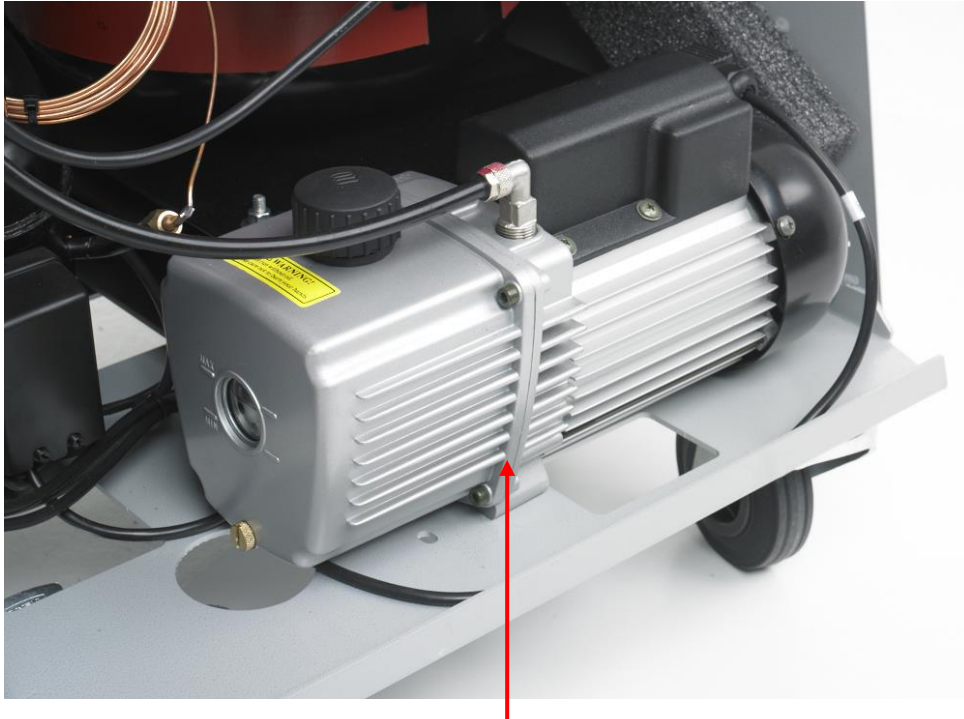

Spare parts ASC 2300G V3

SKU: 9103301887

WAECO
AirCon Service

Vacuum pump ASC 2000 G

Vacuumpump ASC
Art.Nr.: **4440600030**