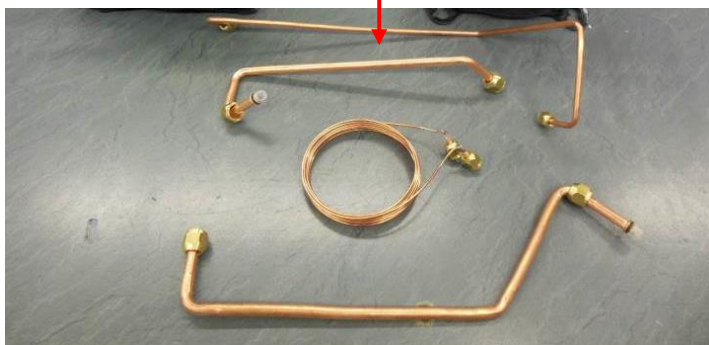

Created by	Date	Description
A. Schmidt	12.02.2019	Spare parts ASC 2300G V3