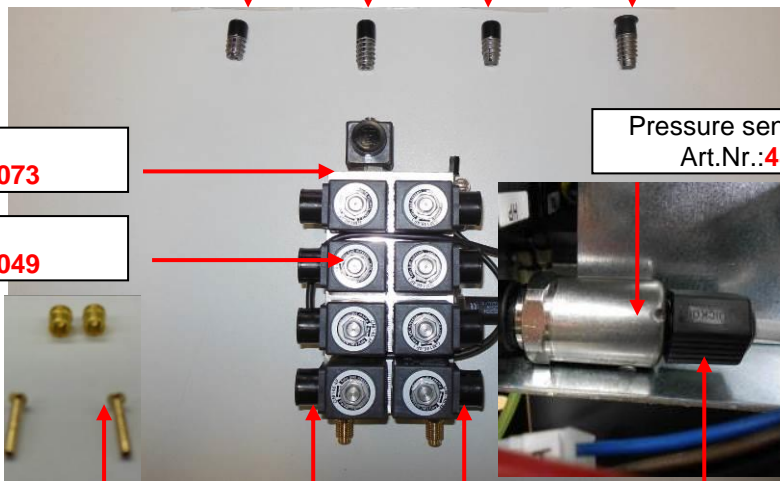

Spare parts ASC 2300G V3

SKU: 9103301887

Manifold + Power board ASC

Piston 2,5mm (2Point long Spring)
Art.Nr.:4440600051

Piston 4,5mm (short spring)
Art.Nr.:4440600052

Piston 2,5mm (1Point short spring)
Art.Nr.:4440600050

Piston 4,5mm (long spring special)
Art.Nr.:4440600074

Manifold
Art.Nr.:4440600073

Magnet coil
Art.Nr.:4440600049

Pressure sensor HUBA New
Art.Nr.:4445800070

Cutting rings
(10 pcs)
Art.Nr.:4440600083