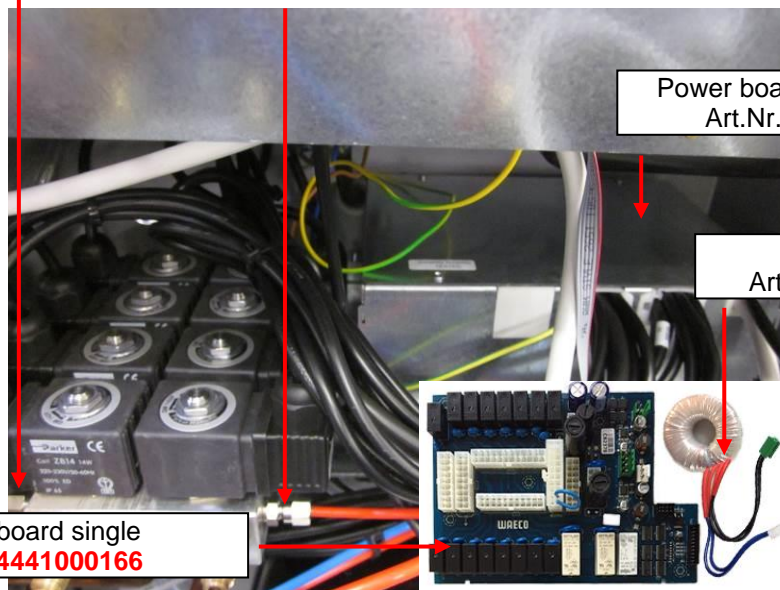

Created by	Date	Description
A. Schmidt	12.02.2019	Spare parts ASC 2300G V3

Spare parts ASC 2300G V3

SKU: 9103301887

Manifold + Power board ASC

Piston 2,5mm (2Point long Spring)
Art.Nr.:4440600051

Piston 4,5mm (short spring)
Art.Nr.:4440600052

Cutting rings
(10 pcs)
Art.Nr.:4440600083

Power board complete ASC
Art.Nr.:4441000140

Transformator
Art.Nr.:4441600179

Circuit board single
Art.Nr.:4441000166

Created by	Date	Description
A. Schmidt	12.02.2019	Spare parts ASC 2300G V3

Spare parts ASC 2300G V3

SKU: 9103301887

WAECO
AirCon Service

Disposal unit ASC

Coarse filter ASC
Art.Nr.:4440600044

Expansion valve ASC
Art.Nr.:4440600013

Pressure switch ASC
Art.Nr.:4440600017

Oil separator G-Version
Art.Nr.:4440600124