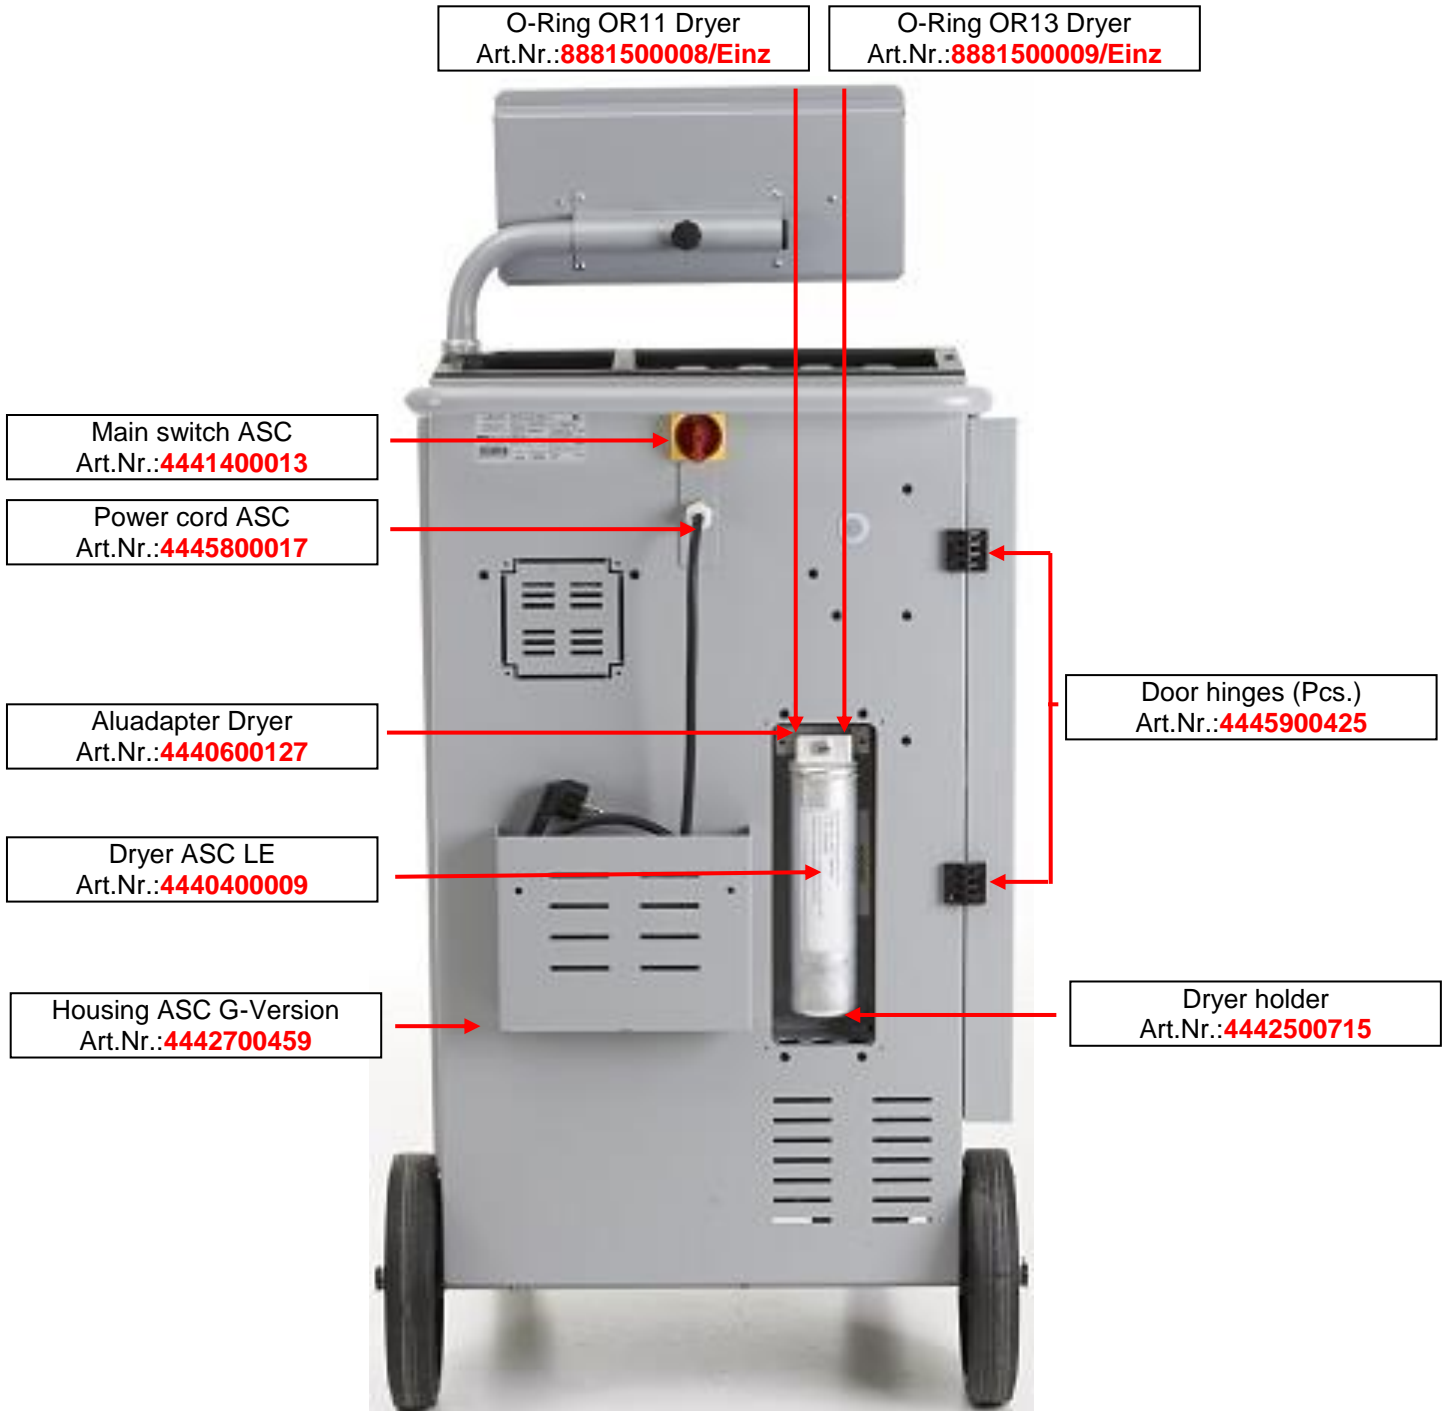

Spare parts ASC 2300G V3

SKU: 9103301887

Front view ASC 2300G

Created by	Date	Description
A. Schmidt	12.02.2019	Spare parts ASC 2300G V3

Spare parts ASC 2300G V3

SKU: 9103301887

WAECO
AirCon Service

Rear view ASC 2000G

Created by	Date	Description
A. Schmidt	12.02.2019	Spare parts ASC 2300G V3

Spare parts ASC 2300G V3

SKU: 9103301887

WAECO
AirCon Service

Spare parts external gas analyzer ASC 2300 G

SAE gas analyzer complete kit 134a

Art.Nr.: 8885200279

Quick coupler LP 134a

Art.Nr.: 8885400026

SAE gas analyzer single

Art.Nr.: 4440600065

Housing

Art.Nr.: 4442500851

Filter gas analyzer

Art.Nr.: 8885100151

Flow restrictor 134a

Art.Nr.: 8885100155

Plug

Art.Nr.: 4441450063

Created by	Date	Description
A. Schmidt	12.02.2019	Spare parts ASC 2300G V3

Spare parts ASC 2300G V3

SKU: 9103301887