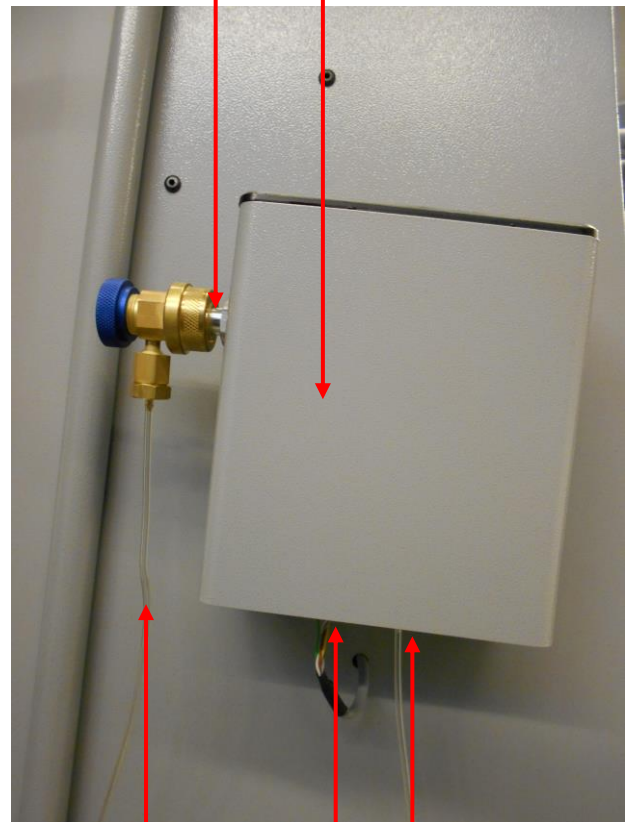

Spare parts ASC 2300G V3

SKU: 9103301887

WAECO
AirCon Service

Spare parts external gas analyzer ASC 2300 G

SAE gas analyzer complete kit 134a

Art.Nr.: 8885200279

Quick coupler LP 134a

Art.Nr.: 8885400026

SAE gas analyzer single

Art.Nr.: 4440600065

Housing

Art.Nr.: 4442500851

Filter gas analyzer

Art.Nr.: 4440600076

Park connection LP 134a

Art.Nr.: 4442500348

Screw M8x20; Spring washer M8

Art.Nr.: 4445200147 ; 4445200091

Hose 2m

Art.Nr.: 8885100150

Plastic connector

Art.Nr.: 8885100151

Flow restrictor 134a

Art.Nr.: 8885100155

Plug

Art.Nr.: 4441450063

Created by	Date	Description
A. Schmidt	12.02.2019	Spare parts ASC 2300G V3