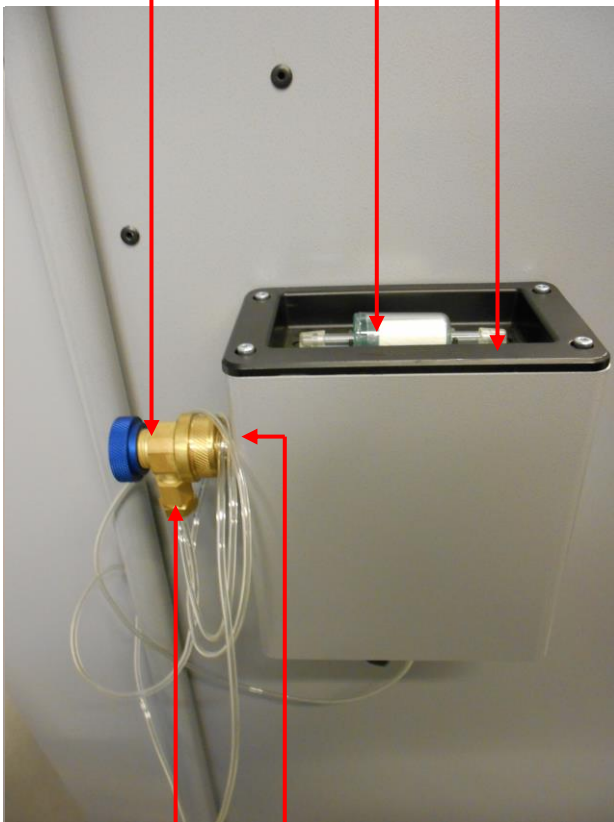

Spare parts ASC 2300G V3

SKU: 9103301887

WAECO
AirCon Service

Spare parts external gas analyzer ASC 2300 G

SAE gas analyzer complete kit 134a

Art.Nr.: 8885200279

Quick coupler LP 134a

Art.Nr.: 8885400026

SAE gas analyzer single

Art.Nr.: 4440600065

Housing

Art.Nr.: 4442500851

Filter gas analyzer

Art.Nr.: 4440600076

Park connection LP 134a

Art.Nr.: 4442500348

Screw M8x20; Spring washer M8

Art.Nr.: 4445200147 ; 4445200091

Hose 2m

Art.Nr.: 8885100150

Plastic connector

Art.Nr.: 8885100151

Flow restrictor 134a

Art.Nr.: 8885100155

Plug

Art.Nr.: 4441450063

Created by	Date	Description
A. Schmidt	12.02.2019	Spare parts ASC 2300G V3