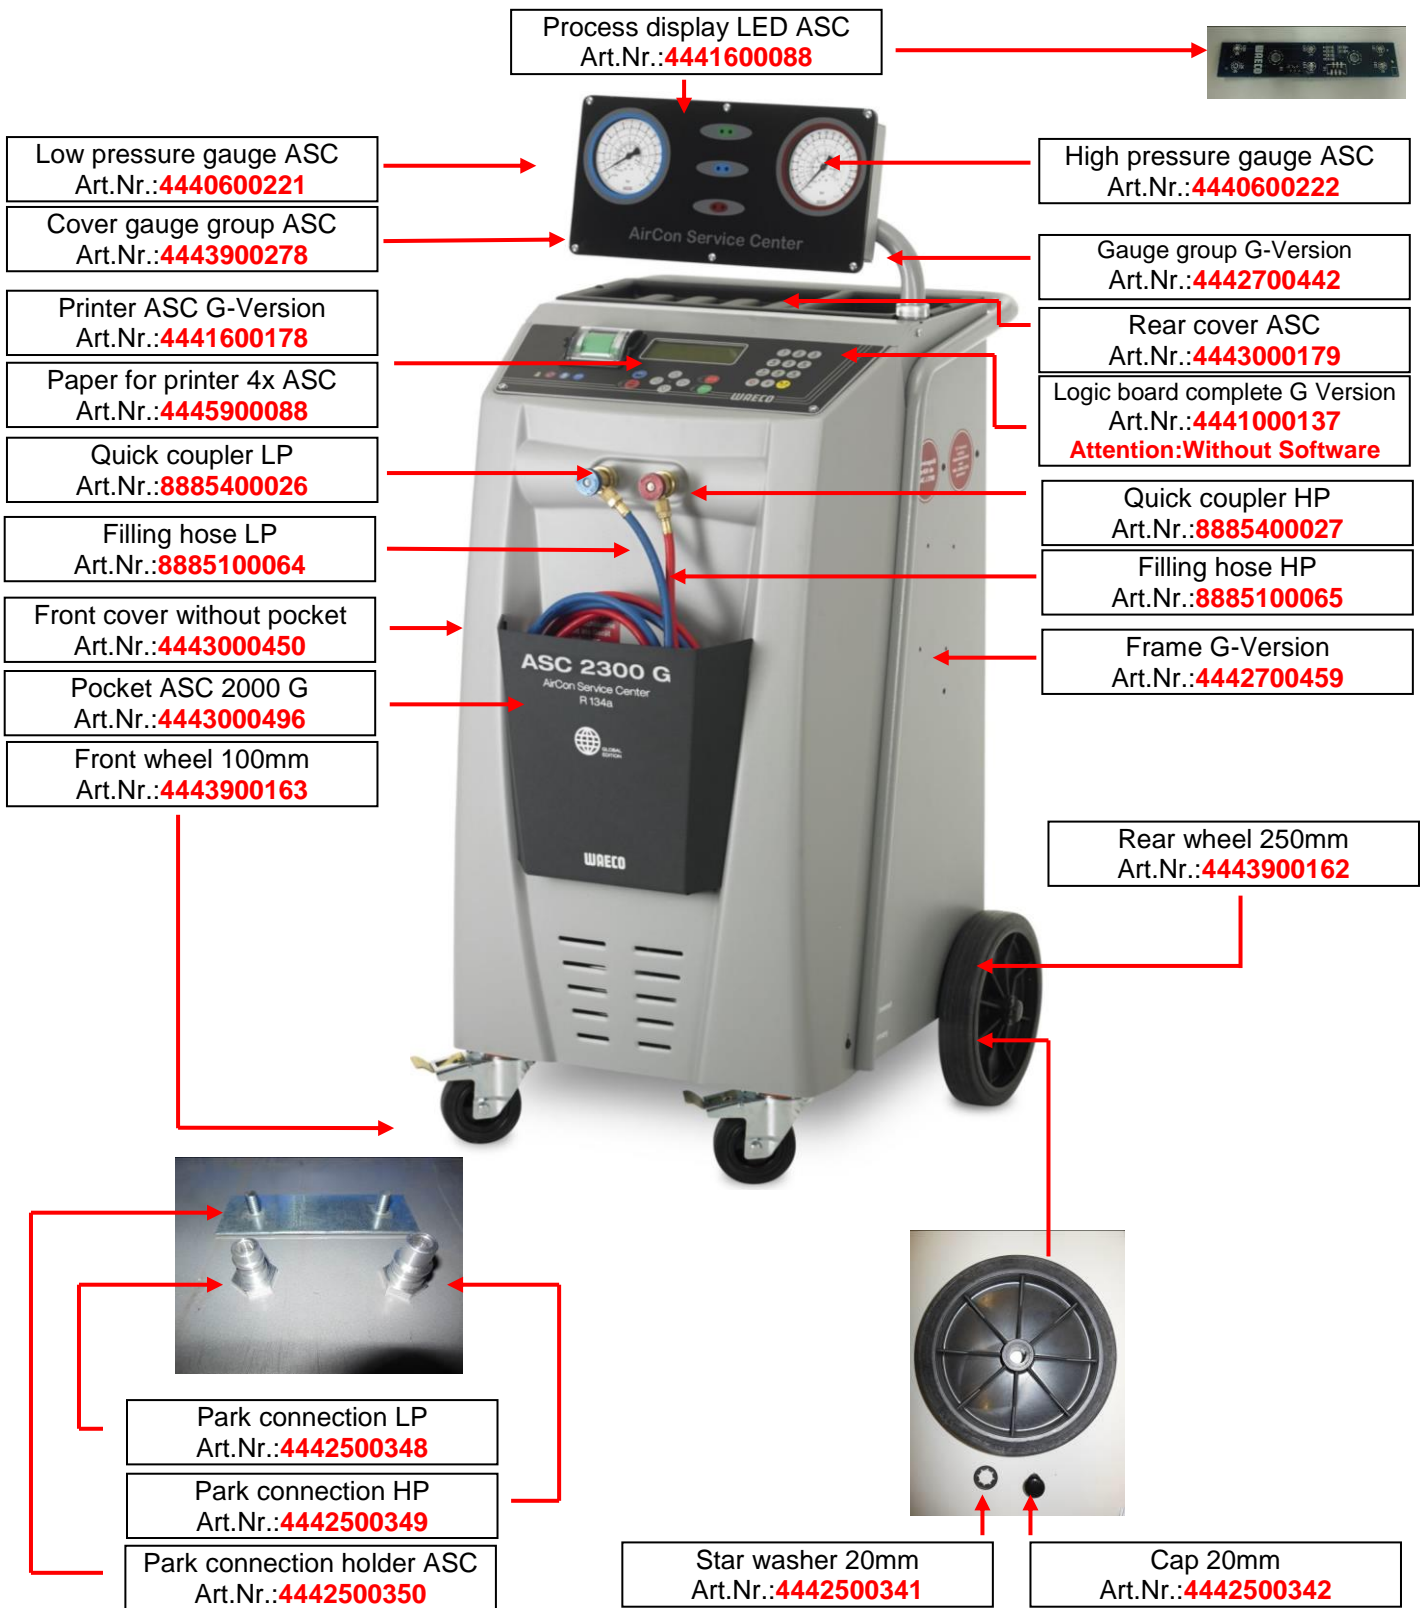

Spare parts ASC 2300G V3

SKU: 9103301887

Front view ASC 2300G

Created by	Date	Description
A. Schmidt	12.02.2019	Spare parts ASC 2300G V3

Spare parts ASC 2300G V3

SKU: 9103301887

WAECO
AirCon Service

Rear view ASC 2000G

Created by	Date	Description
A. Schmidt	12.02.2019	Spare parts ASC 2300G V3

Spare parts ASC 2300G V3

SKU: 9103301887

WAECO
AirCon Service

Spare parts external gas analyzer ASC 2300 G

SAE gas analyzer complete kit 134a

Art.Nr.: 8885200279

Quick coupler LP 134a

Art.Nr.: 8885400026

SAE gas analyzer single

Art.Nr.: 4440600065

Housing

Art.Nr.: 4442500851

Filter gas analyzer

Created by	Date	Description
A. Schmidt	12.02.2019	Spare parts ASC 2300G V3

Spare parts ASC 2300G V3

SKU: 9103301887

Manifold + Power board ASC

Piston 2,5mm (2Point long Spring)
Art.Nr.:4440600051

Piston 4,5mm (short spring)
Art.Nr.:4440600052