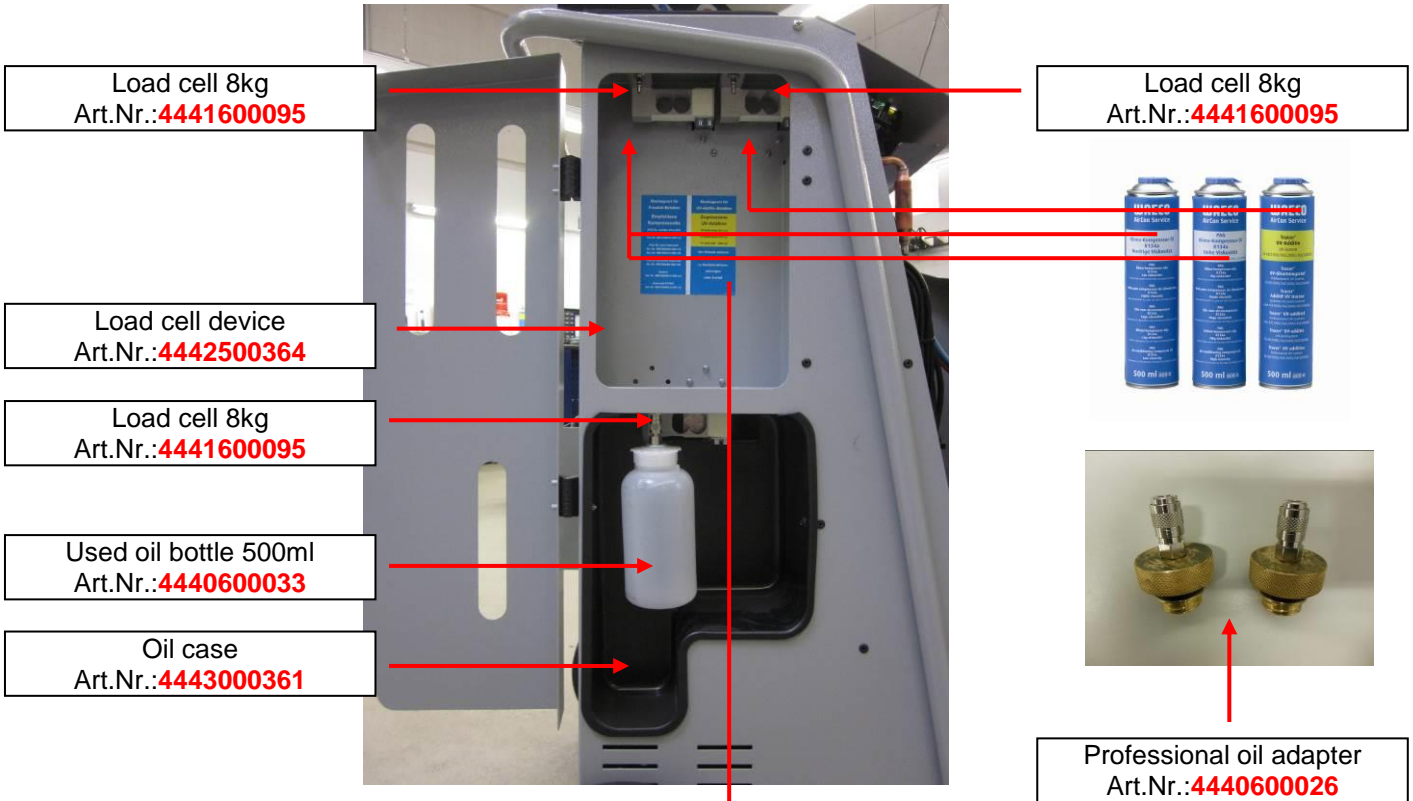

Spare parts ASC 2300G V3

SKU: 9103301887

Oil scales

Oil-UV Bottle 250mm (Set)
Art.Nr.:4440600110

Oil-UV Bottle 250mm (Single)
Art.Nr.:4440600034

Montageort für Frischöl-Behälter

Empfohlene Kompressoröle

PAG-Öl, niedrige Viskosität
Art.-Nr. 8887200001 (250 ml)
Art.-Nr. 8887200013 (500 ml)

PAG-Öl, hohe Viskosität
Art.-Nr. 8887200002 (250 ml)
Art.-Nr. 8887200014 (500 ml)

PAG-Öl, ultrahohe Viskosität
Art.-Nr. 8887200008 (250 ml)

Esteröl
Art.-Nr. 8887200006 (1000 ml)

Universal-Öl PAO
Art.-Nr. 8887200009 (1000 ml)

Montageort für UV-Additiv-Behälter

Zugelassene UV-Additive

TP-3820-0008 (237 ml)
TP-3820-0016 (475 ml)
TP-3820-500 (500 ml)

Der Einsatz anderer UV-Additive führt zu Gerätefunktionsstörungen oder Ausfall

Created by	Date	Description
A. Schmidt	12.02.2019	Spare parts ASC 2300G V3