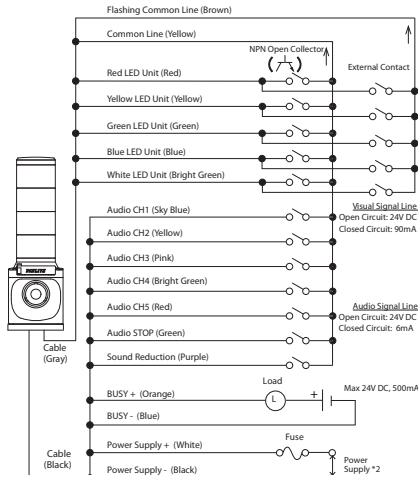

Wiring

Options

Wall-mount Bracket SZ-023

Bracket Material: Steel
Cover Material: ABS Resin

Options

PATLITE Playlist Editor 2 (Free Version)

(OS: Windows® 2000/XP/Vista)

- > The new PATLITE Playlist Editor 2 is required to change the audio message data for this product.
- > The SD Card does not contain the Playlist Editor software or any audio messages.

SD Card (2 GB)
SDV-2GP

Sound Charts

Type A		(Japan Only)	
Beep (slow intermittent)	Stutter (rapid intermittent)	Bell (clear high-pitch)	Yelp (rapid siren)
Rapid HI-Lo	Melody Chime	Synthesized Piano	Synthesized Bell
Stutter + Bell	Synthesized Melody Chime	Chime	Call Sign
Fur Elise	Maiden's Prayer	Bach Minuet in Gmaj	Annie Laurie
London Bridge is falling down	Hol-di-ri-Dia	Mary had a little Lamb	Camptown Races
Cuckoo Song	Village Blacksmith	On the Bridge of Avignon	Daydream Believer
Amaryllis	Mozart Symphony No. 40	Quiet Lakeside	Ich bin ein Musikante
Spanish Romance	Katyusha	Grandfather's Clock	Ave Maria

Type D		(Japan Only)	
Beep (slow intermittent)	Stutter (rapid intermittent)	Bell (clear high-pitch)	Yelp (rapid siren)
Rapid HI-Lo	Melody Chime	Synthesized Piano	Synthesized Bell
Runner	Mamotte Agetai	Chime	Call Sign
Iribiao Kikinagara	September	Doyoubino Koibito	Akino Kehai
Saafu Tengoku Sukii Tengoku	Iro White-blend	Happy Birthday	Hi Ho
I've been working on the Railroad	The Bear Song	Toys Go "Cha-cha-cha"	Konnako Irukana
Schubert's Lullaby	Rudolph the red-nosed Reindeer	She Wore a Yellow Ribbon	My Darling, Clementine
Yellow Rose of Texas	Yankee Doodle	When the Saints Go Marching In	Londonderry Air