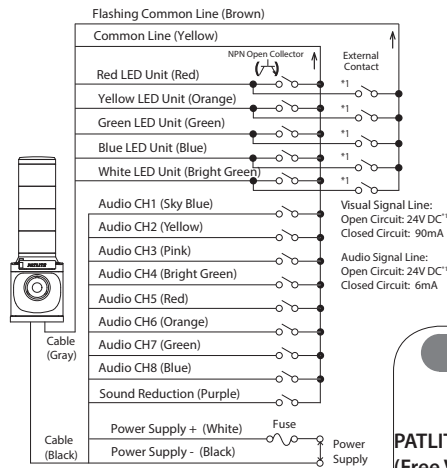

Wiring

Options

Wall-mount Bracket SZ-023

Bracket Material: Steel
Cover Material: ABS Resin

Options

PATLITE Playlist Editor 2 (Free Version)

(OS: Windows® 2000/XP/Vista)

- > The new PATLITE Playlist Editor 2 is required to change the audio message data for this product.
- > The SD Card does not contain the Playlist Editor software or any audio messages.

SD Card (2 GB)
SDV-2GP

Sound Charts

Type A		(Japan Only)	
Beep (slow intermittent)	Stutter (rapid intermittent)	Bell (clear high-pitch)	Yelp (rapid siren)
Rapid HI-Lo	Melody Chime	Synthesized Piano	Synthesized Bell
Stutter + Bell	Synthesized Melody Chime	Chime	Call Sign
Fur Elise	Maiden's Prayer	Bach Minuet in Gmaj	Annie Laurie
London Bridge is falling down	Hol-di-ri-Dia	Mary had a little Lamb	Camptown Races
Cuckoo Song	Village Blacksmith	On the Bridge of Avignon	Daydream Believer
Amaryllis	Mozart Symphony No. 40	Quiet Lakeside	Ich bin ein Musikante
Spanish Romance	Katyusha	Grandfather's Clock	Ave Maria

Type D		(Japan Only)	
Beep (slow intermittent)	Stutter (rapid intermittent)	Bell (clear high-pitch)	Yelp (rapid siren)
Rapid HI-Lo	Melody Chime	Synthesized Piano	Synthesized Bell
Runner	Mamotte Agetai	Chime	Call Sign
Iribiao Kikinagara	September	Doyoubino Koibito	Akino Kehai
Saafu Tengoku Sukii Tengoku	Iro White-blend	Happy Birthday	Hi Ho
I've been working on the Railroad	The Bear Song	Toys Go "Cha-cha-cha"	Konnako Irukana
Schubert's Lullaby	Rudolph the red-nosed Reindeer	She Wore a Yellow Ribbon	My Darling, Clementine
Yellow Rose of Texas	Yankee Doodle	When the Saints Go Marching In	Londonderry Air